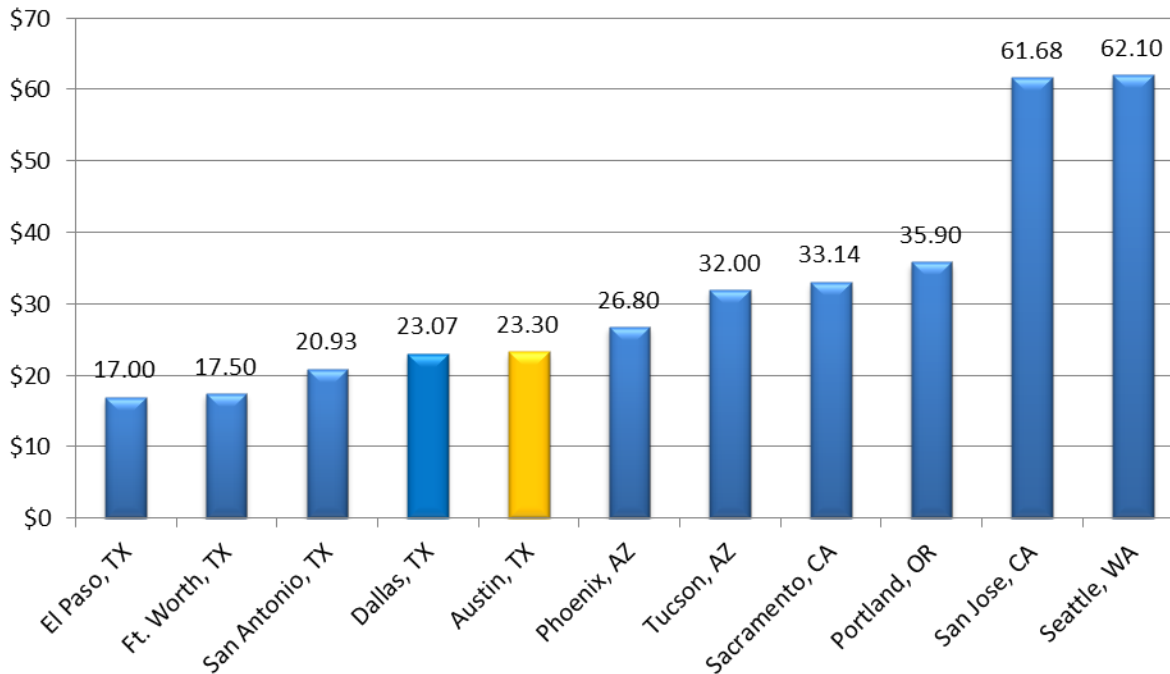

ARR National Rate Comparison*

FY2016 Rates

City and State	Residential Customers Served
El Paso, TX	175,000
Ft. Worth, TX	208,244
San Antonio, TX	346,000
Austin, TX	196,165
Dallas, TX	265,000
Phoenix, AZ	395,000
Tucson, AZ	137,000
Sacramento, CA	124,000
Portland, OR	144,494
Seattle, WA	270,000
San Jose, CA	213,000

Cities displayed were chosen for comparison because they offer similar curbside services, customer counts and commitments to waste diversion.

*Rates shown reflect monthly base fee and 64 gallon (or standard size) cart fee charges for curbside collection services. Curbside collection services in other cities are not exactly the same as ARR, but are close enough to be comparable.