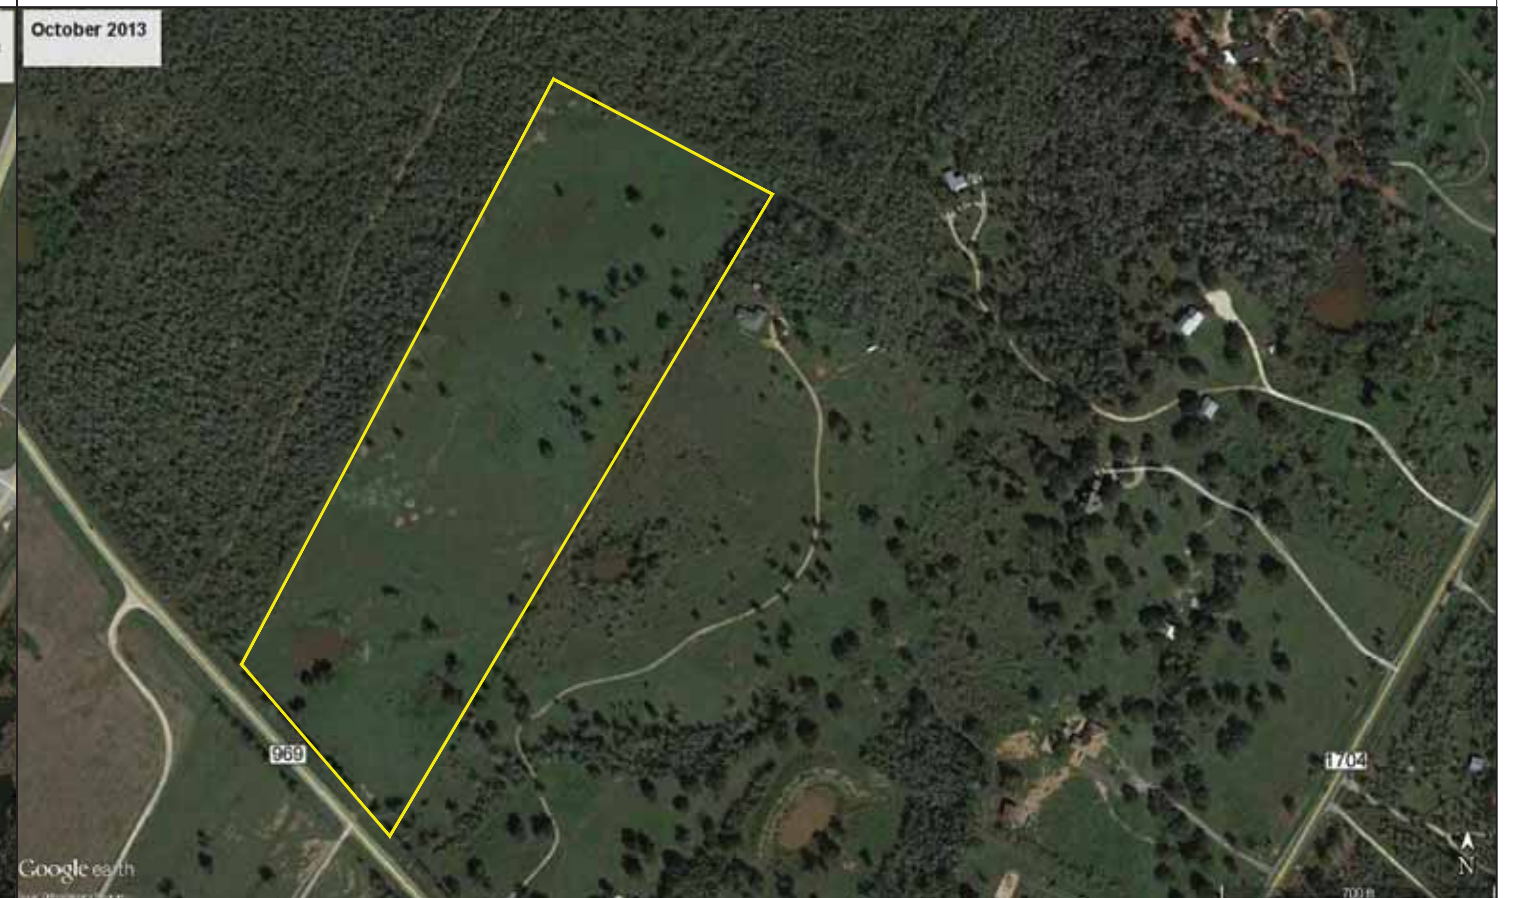

2017 FM 969, ELGIN, TX