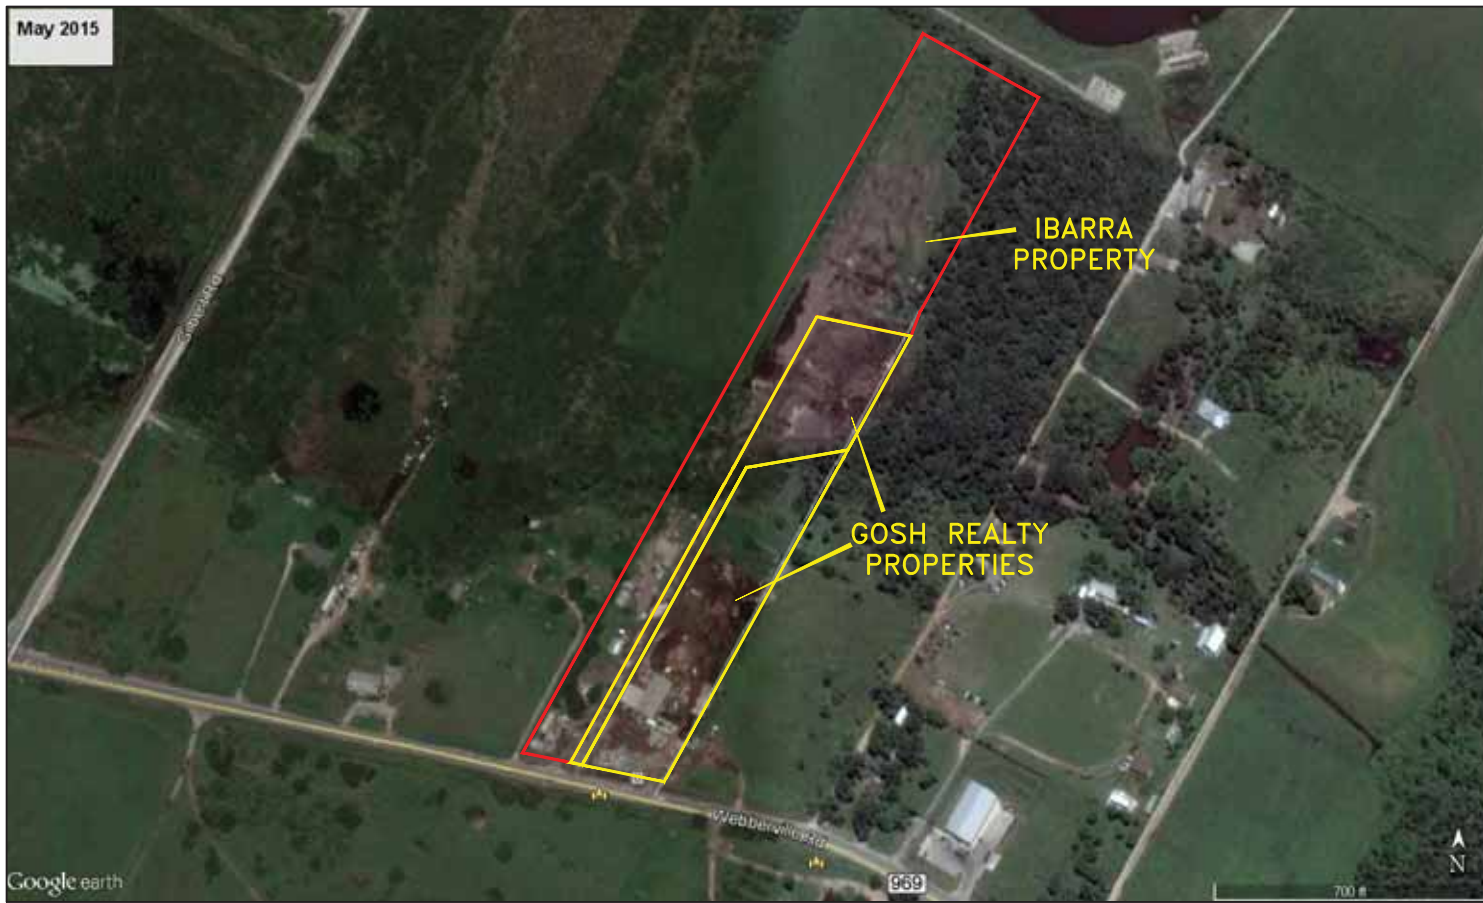

13602 FM 969 AUSTIN, TX