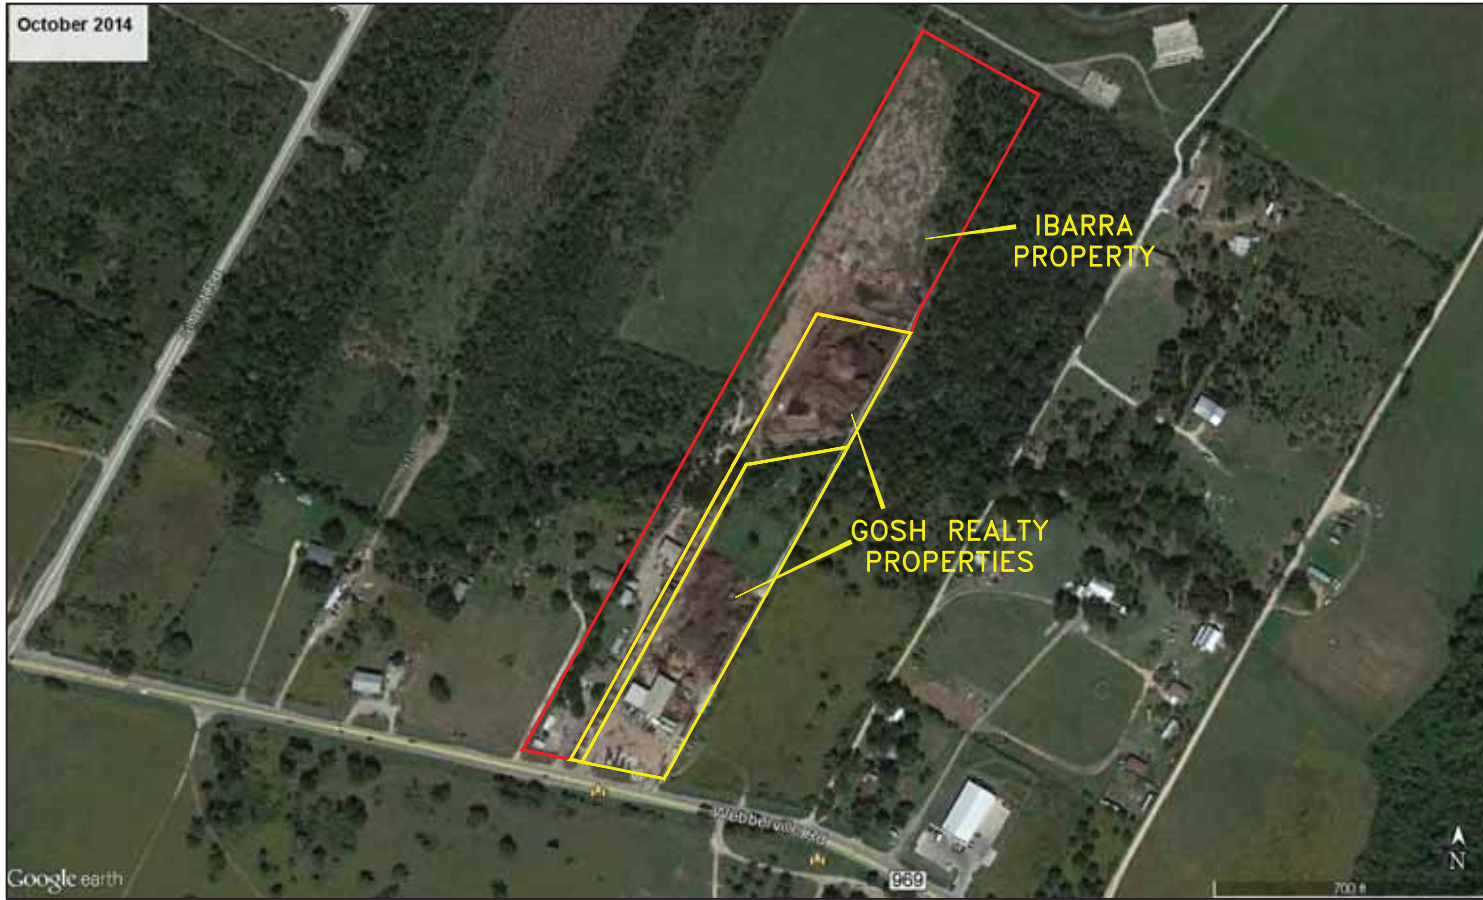

13602 FM 969 AUSTIN, TX