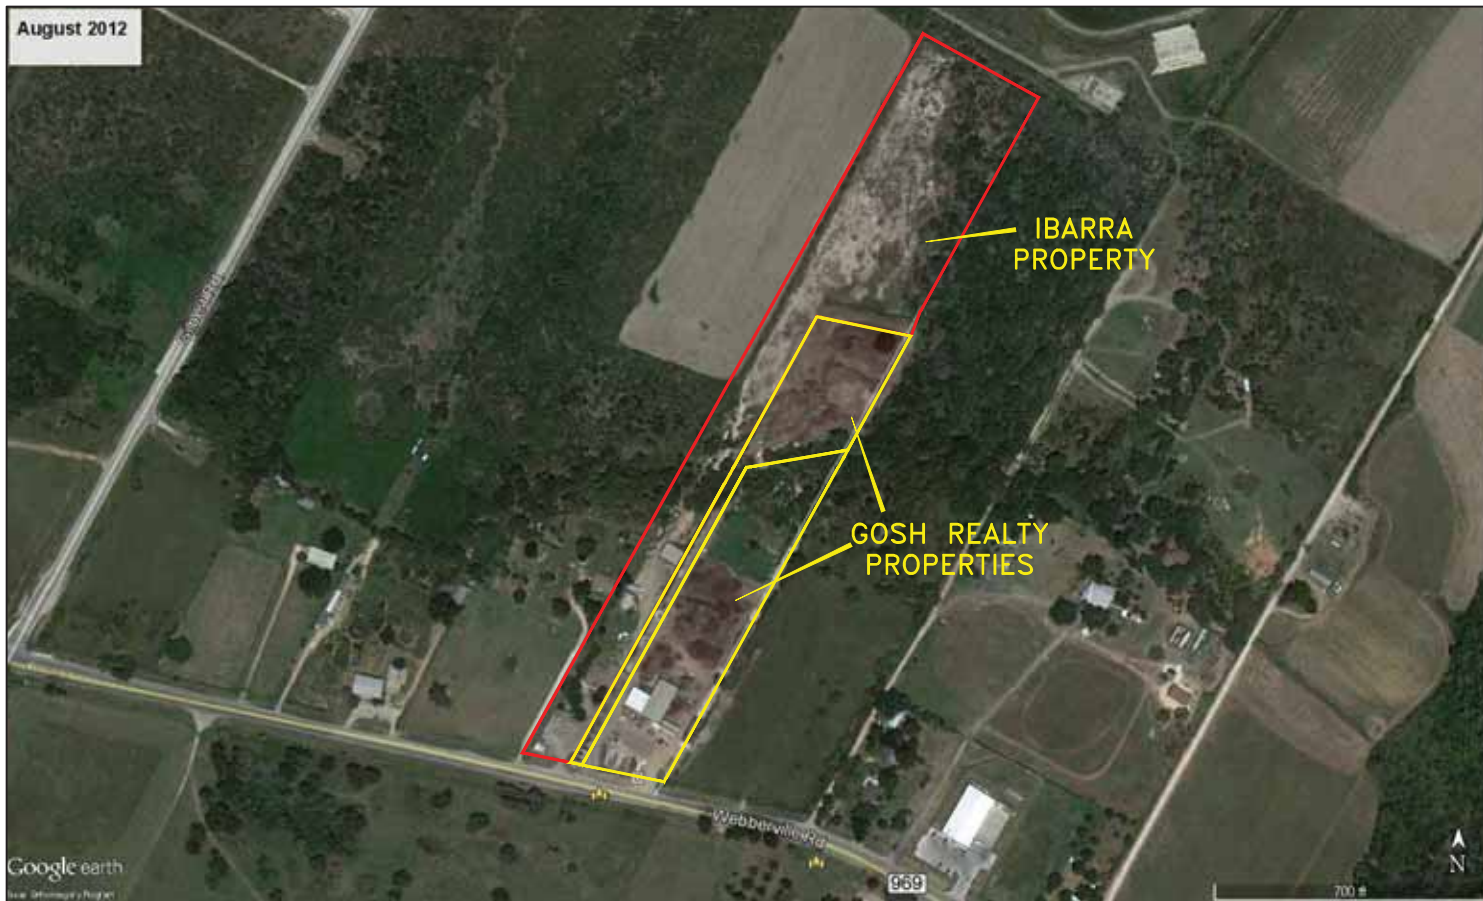

13602 FM 969 AUSTIN, TX