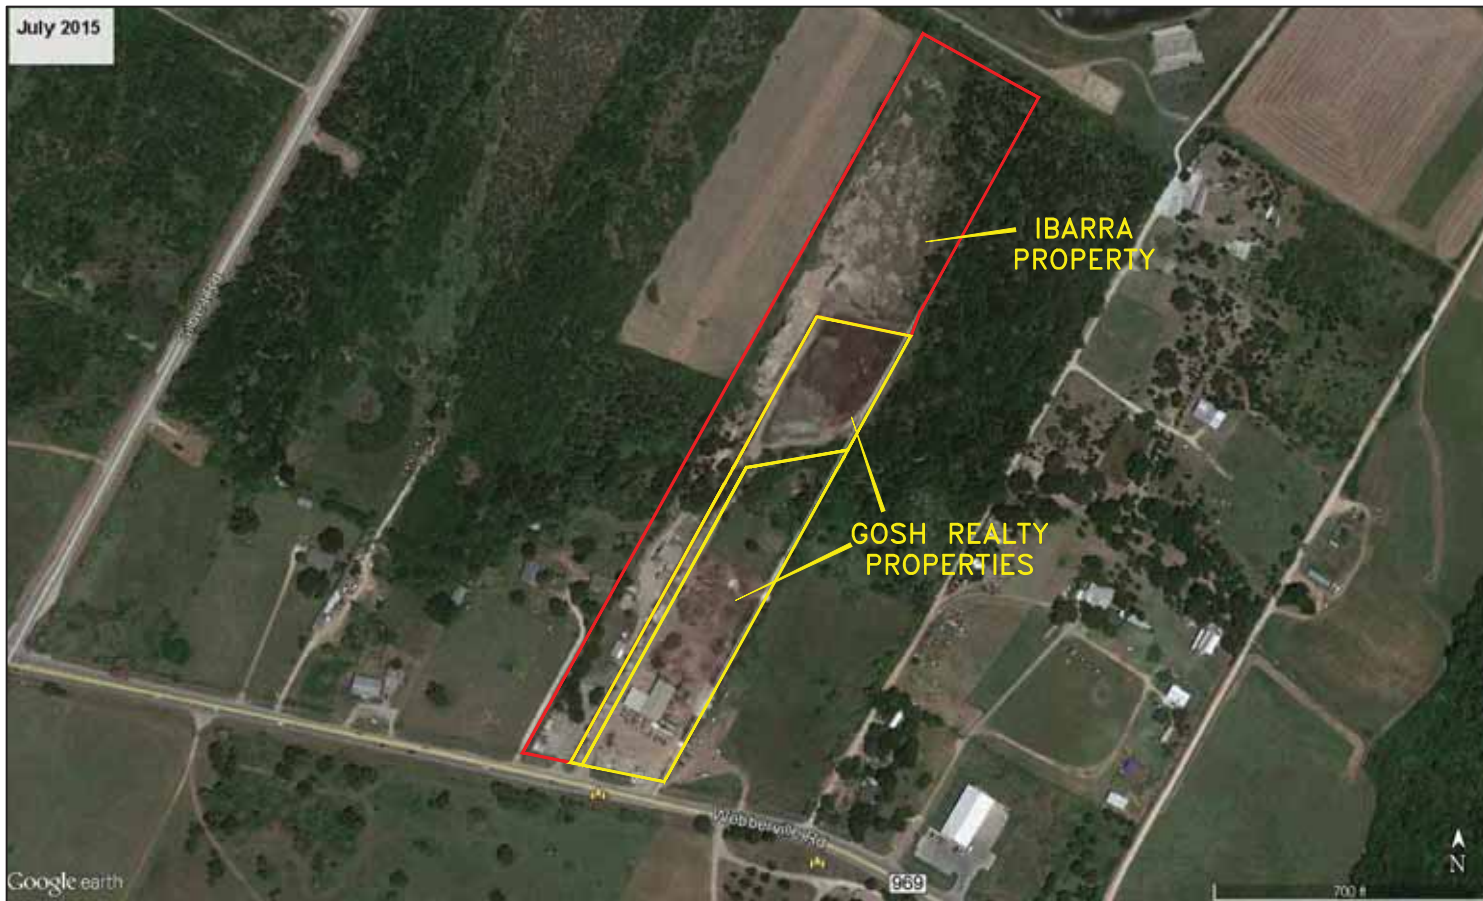

13602 FM 969 AUSTIN, TX