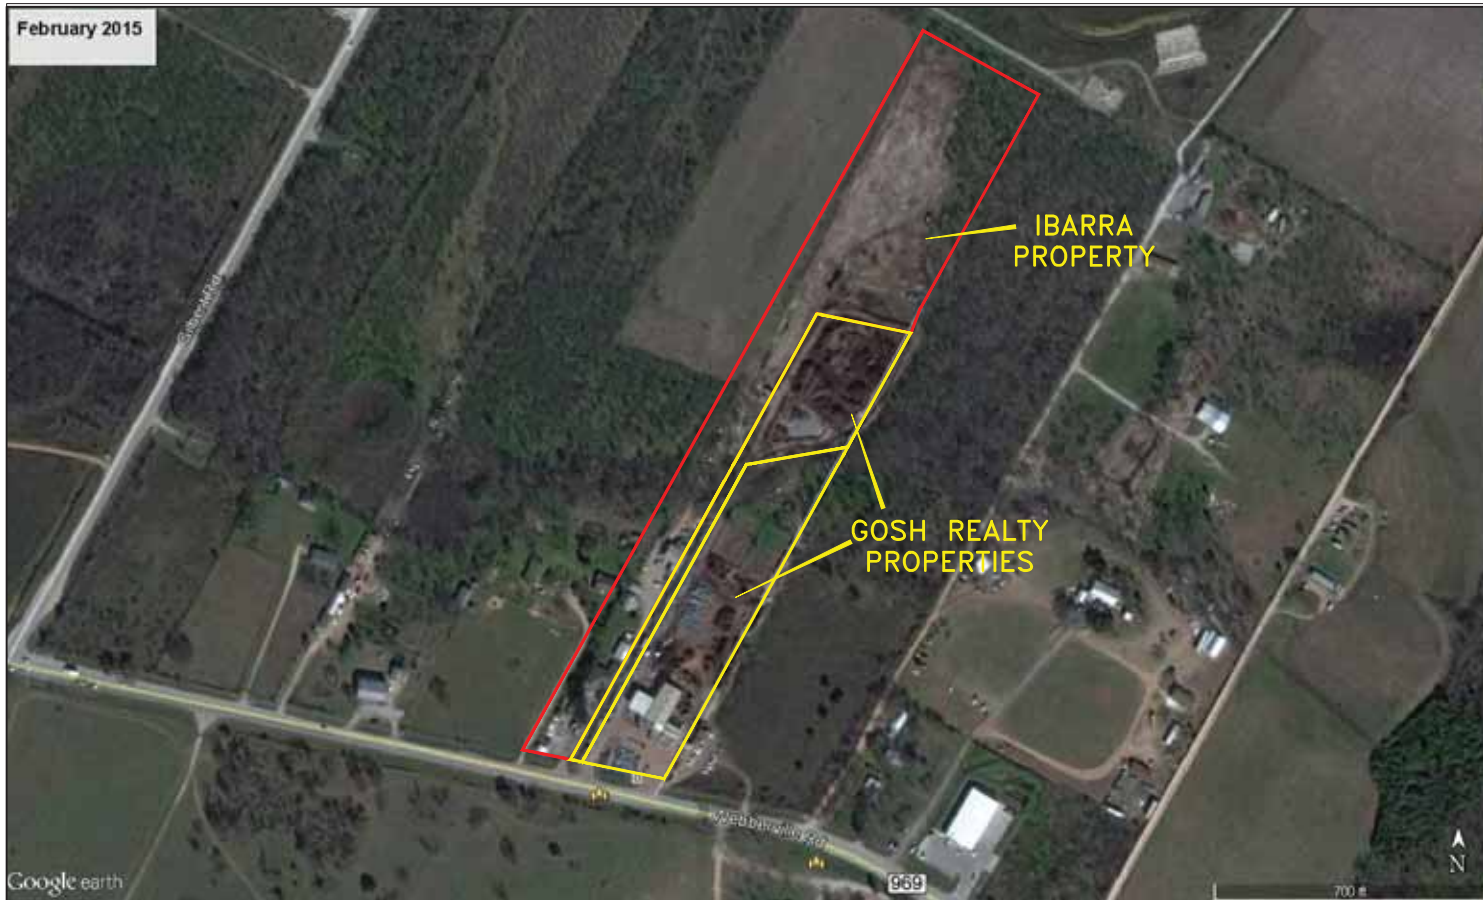

13602 FM 969 AUSTIN, TX

PHOTO NOT AVAILABLE