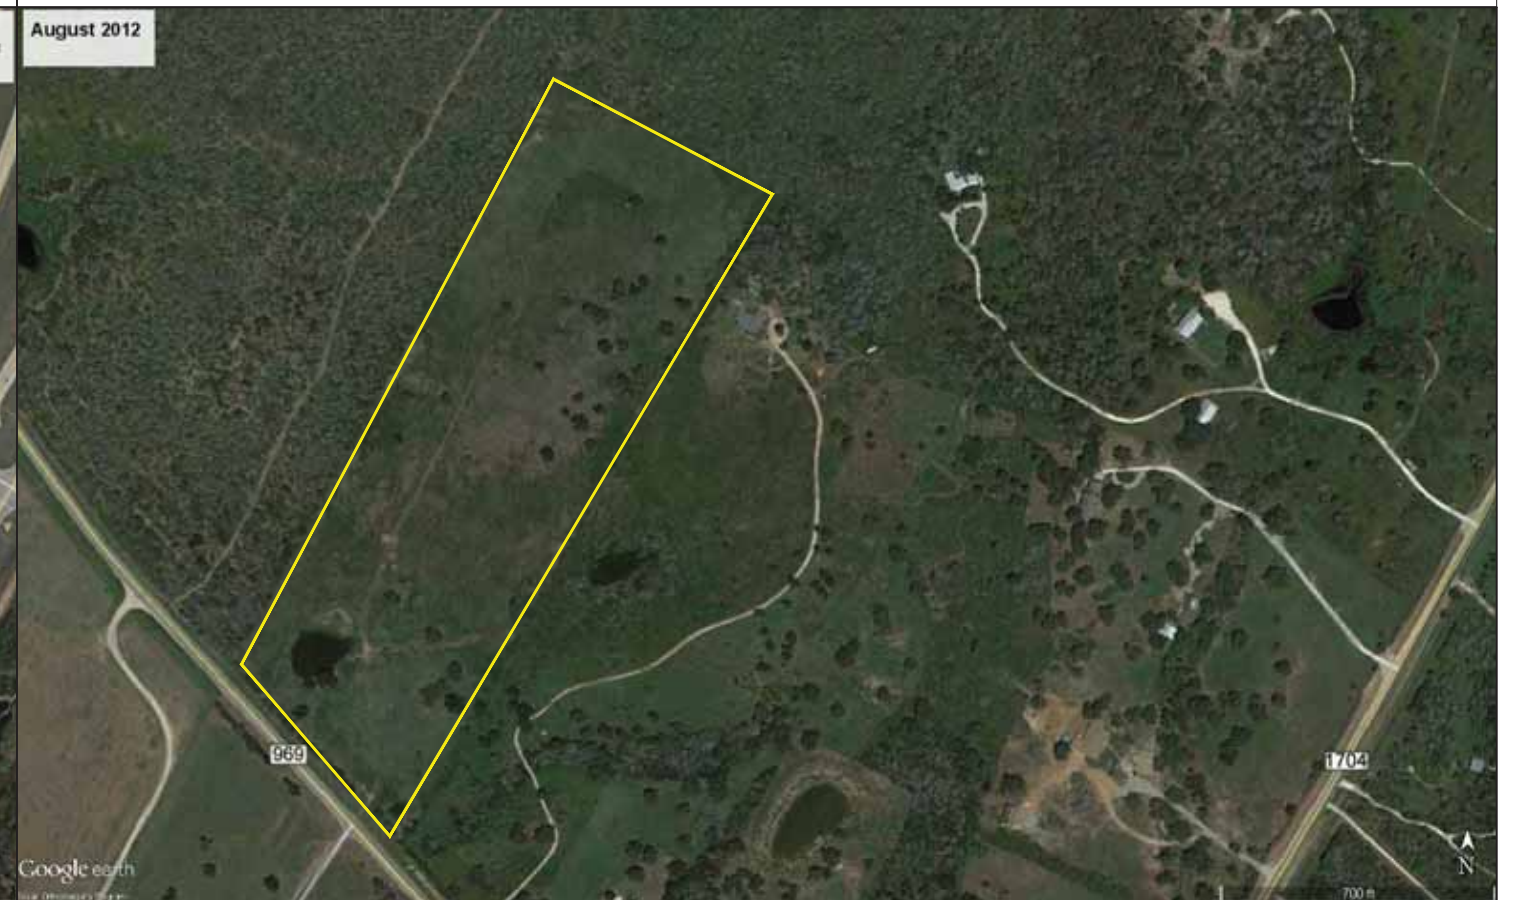

2017 FM 969, ELGIN, TX